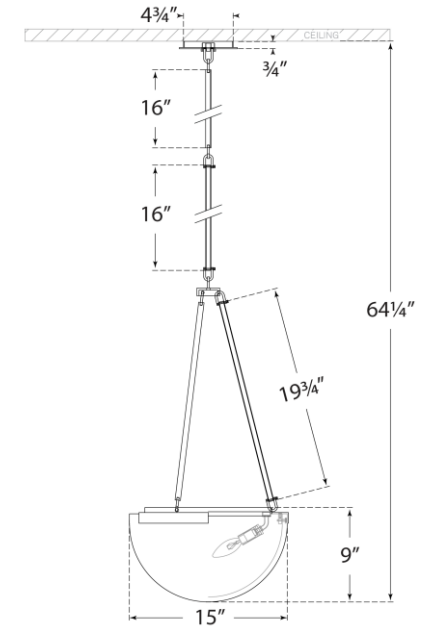

SPEC SHEET

Melange Small Pendant

Item # KW 5618PN-ALB

Designer: Kelly Wearstler

O/A Height: 63.75"

Fixture Height: 30"

Min. Custom Height: 33"

Width: 15"

Canopy: 4.75" Round

Finishes: AB, BZ, PN

Shade Treatments: ALB

Socket: 3 - E12 Candelabra

Wattage: 3 - 4.5 LED B

Note: Custom Height Available

Side View